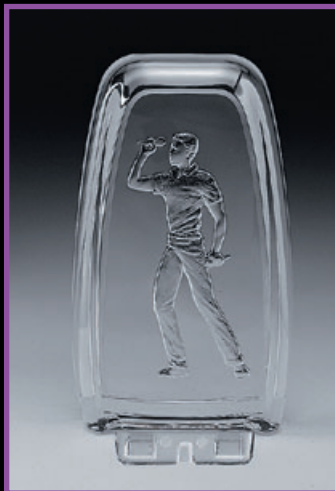

KRYSTAL FOSSIL® FIGURES
5 1/2" (50-Y-9)

40506
CHEERLEADER

40501
DART THROWER, M

40502
DART THROWER, F

40500
FOOTBALL

40621
GOLFER, M

40622
GOLFER, F

40631
GYMNASTICS, M