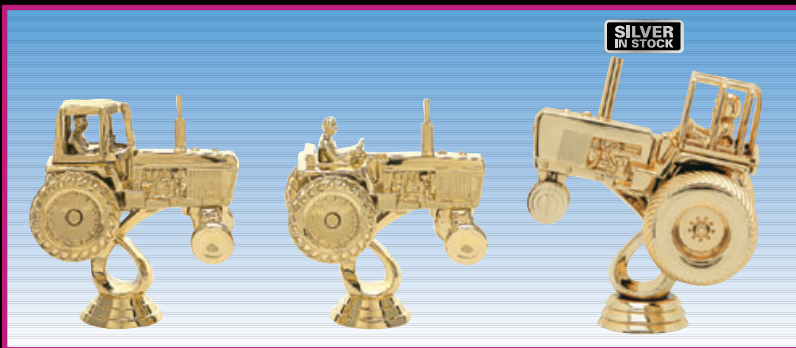

356-G
TRACTOR
4" (50-T-9)

368-G
TRACTOR (NO CAB)
4" (50-T-9)

4048-G
TRACTOR PULL
4 1/2" (50-V-9)