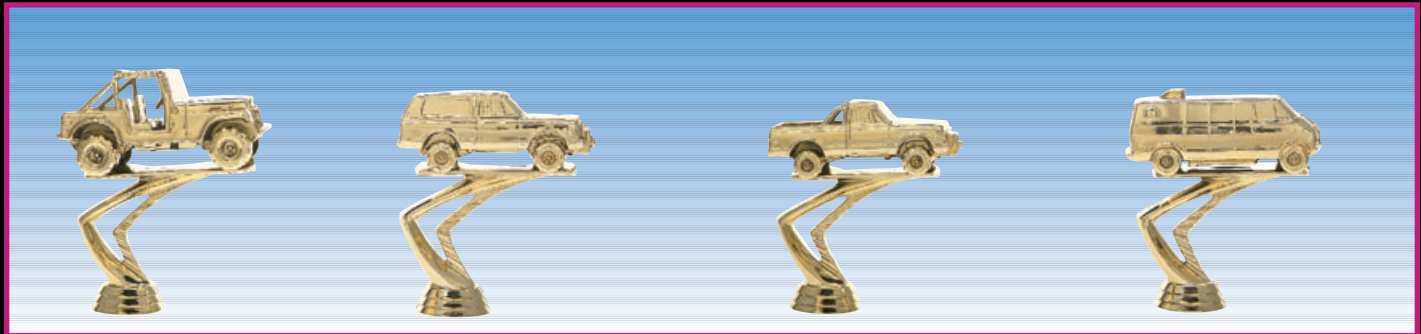

ACCORDION-AUTOMOTIVE

461-G
ACCORDION
 3 1/2" (100-O-9)

516-G
ARCHER, M
 5 1/8" (100-N-9)

517-G
ARCHER, F
 5 1/8" (100-N-9)

5052-G
ACHIEVEMENT
 2" HOLDER
 6" (100-M-9)

388-G
ACHIEVEMENT
 1" HOLDER
 5" (100-K-9)

3004-G
ANTIQUE CAR
 3 3/4" (50-W-9)

145-G
RACING HELMET
 2 1/4" (100-K-9)

3008-G
JEEP
 4 3/4" (50-Z-9)

359-G
ALL-TERRAIN VEHICLE
 4" (50-AA-9)

376-G
PICK-UP TRUCK 4X4
 4" (50-U-9)

362-G
VAN
 4" (50-AA-9)

353-G
MUSTANG
 3 3/8" (50-U-9)

258-G
STOCK CAR
 2 3/4" (100-L-9)

4014-G*
WINGED WHEEL
 4 3/4" (100-M-9)

FRONT 4052-G BACK
WINGED WHEEL FIGURE
 6" (100-M-9)
 HOLDS A 2" MYLAR

4001-G
STOCK CAR
 4" (50-U-9)

SILVER IN STOCK - SILVER ITEM IN STOCK. ALL OTHER GOLD PARTS AVAILABLE IN SILVER (-S) BY SPECIAL ORDER.
 *ITEM AVAILABLE AS CLEAR (-T)