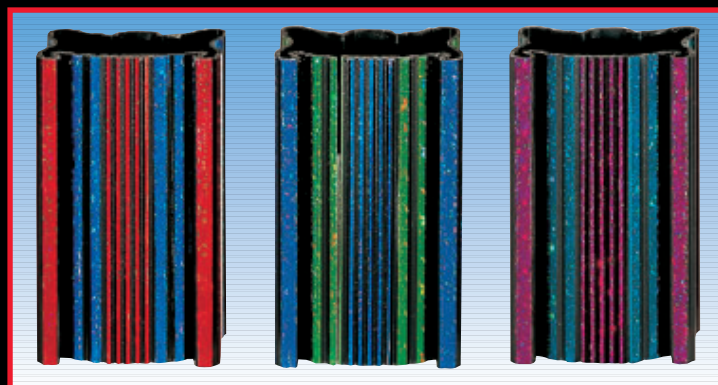

SPORTS SCENE - RECTANGLE

1 3/4" X 2 3/4" X 48" (11-DT-12)

16990-R
RED

16990-B
BLUE

16990-N
GREEN

16990KM
BLACK MARBLE

16990RB
RED/BLUE

16990NB
GREEN/BLUE

16990VT
VIOLET/TEAL

ILLUSION - ROUND

1 3/4" X 48" (16-AT-12)

14001-R
RED

14001-B
BLUE

14001-N
GREEN

14001KM
BLACK MARBLE

14001RB
RED/BLUE

14001NB
GREEN/BLUE

14001VT
VIOLET/TEAL

The Sports Scene Column complements the look of the Illusion Column for a family concept of trophies. It has a channel design to accept Activity Inserts as shown on page 2/1.