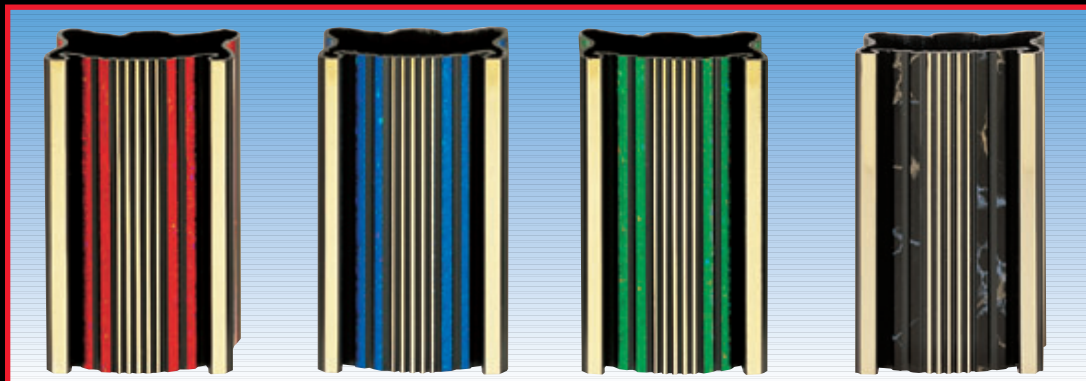

SPORTS SCENE - RECTANGLE

1 3/4" X 2 3/4" X 48" (11-DT-12)

16990-R
RED

16990-B
BLUE

16990-N
GREEN

16990KM
BLACK MARBLE

16990RB
RED/BLUE

16990NB
GREEN/BLUE

16990VT
VIOLET/TEAL

ILLUSION - ROUND

1 3/4" X 48" (16-AT-12)

14001-R
RED

14001-B
BLUE

14001-N
GREEN

14001KM
BLACK MARBLE

14001RB
RED/BLUE

14001NB
GREEN/BLUE

14001VT
VIOLET/TEAL

The Sports Scene Column complements the look of the Illusion Column for a family concept of trophies. It has a channel design to accept Activity Inserts as shown on page 2/1.