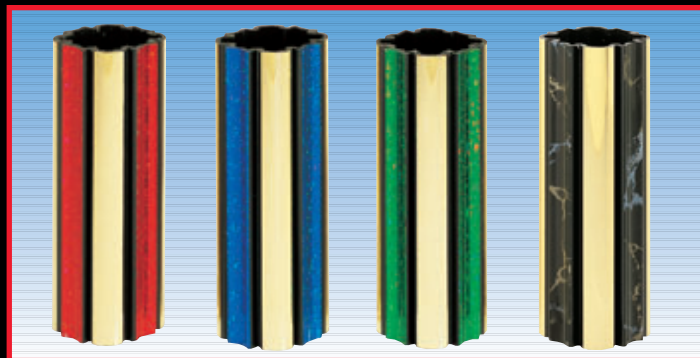

SPORTS SCENE - RECTANGLE

1 3/4" X 2 3/4" X 48" (11-DT-12)

16990-R
RED

16990-B
BLUE

16990-N
GREEN

16990KM
BLACK MARBLE

16990RB
RED/BLUE

16990NB
GREEN/BLUE

16990VT
VIOLET/TEAL

ILLUSION - ROUND

1 3/4" X 48" (16-AT-12)

14001-R
RED

14001-B
BLUE

14001-N
GREEN

14001KM
BLACK MARBLE

14001RB
RED/BLUE

14001NB
GREEN/BLUE

14001VT
VIOLET/TEAL

The Sports Scene Column complements the look of the Illusion Column for a family concept of trophies. It has a channel design to accept Activity Inserts as shown on page 2/1.