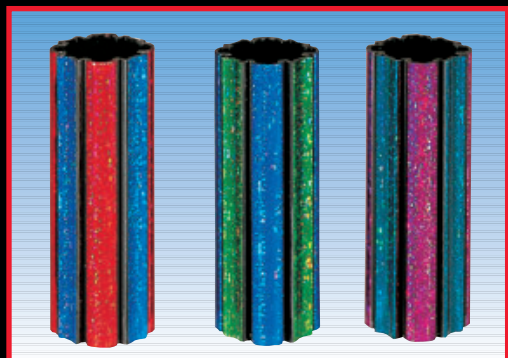

SPORTS SCENE - RECTANGLE

1 3/4" X 2 3/4" X 48" (11-DT-12)

16990-R
RED

16990-B
BLUE

16990-N
GREEN

16990KM
BLACK MARBLE

16990RB
RED/BLUE

16990NB
GREEN/BLUE

16990VT
VIOLET/TEAL

ILLUSION - ROUND

1 3/4" X 48" (16-AT-12)

14001-R
RED

14001-B
BLUE

14001-N
GREEN

14001KM
BLACK MARBLE

14001RB
RED/BLUE

14001NB
GREEN/BLUE

14001VT
VIOLET/TEAL

The Sports Scene Column complements the look of the Illusion Column for a family concept of trophies. It has a channel design to accept Activity Inserts as shown on page 2/1.