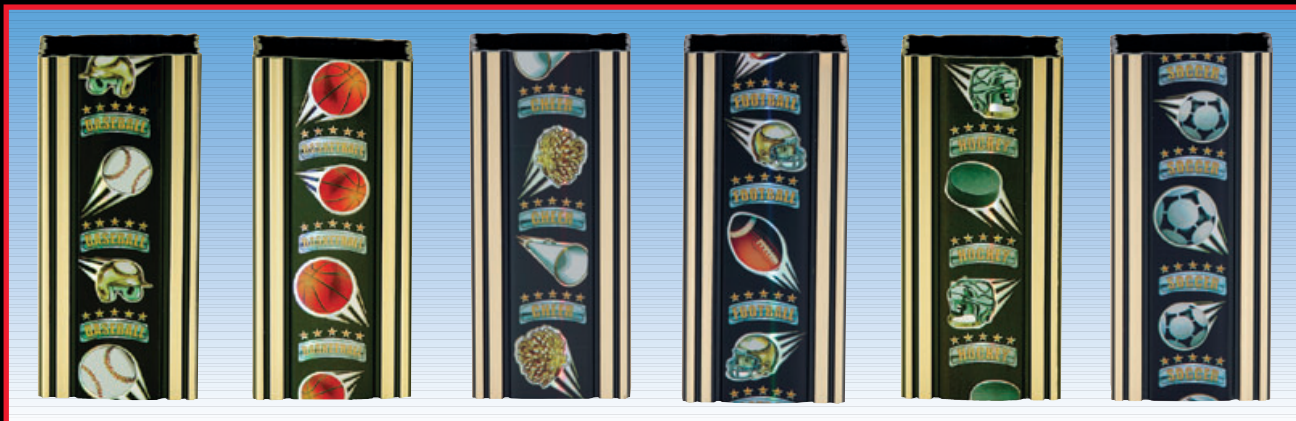

**ALL STAR SPORT COLUMNS**

Create an award that has the feel of the crowds with PDU's All Star Sport Columns. These Round and Rectangle 48" columns depict the brilliant stadium lights against a black background for these major sports: Baseball, Basketball, Soccer, Football, Cheerleader and Hockey.

**ALL STAR SPORT RECTANGLE COLUMNS**

1 7/8" X 2 3/4" X 48" (10-DT-12)

18801  
BASEBALL

18802  
BASKETBALL

18803  
CHEERLEADER

18804  
FOOTBALL

18805  
HOCKEY

18806  
SOCCER

**ALL STAR SPORT ROUND COLUMNS**

1 3/4" X 48" (16-AT-12)

14801  
BASEBALL

14802  
BASKETBALL

14803  
CHEERLEADER

14804  
FOOTBALL

14805  
HOCKEY

14806  
SOCCER

**MAKE FAMILIES OF AWARDS**

The All Star Sport family of columns is offered in both round and rectangle shapes. These two shapes allow you to create a range of awards from a participation award to a series of 1st, 2nd and 3rd place trophies, as shown.