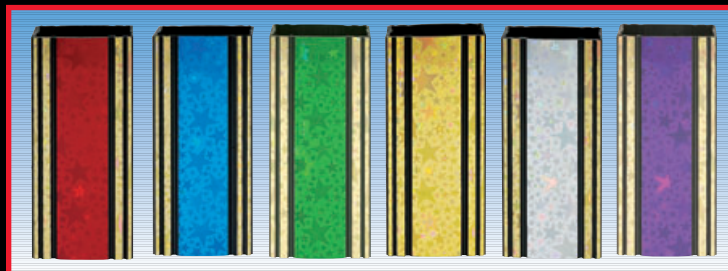

STARLIGHT COLUMNS - RECTANGLE

1 7/8" X 2 3/4" X 48" (10-DT-12)

16301-R RED   16301-B BLUE   16301-N GREEN   16301-G GOLD   16301-S SILVER   16301-P PURPLE