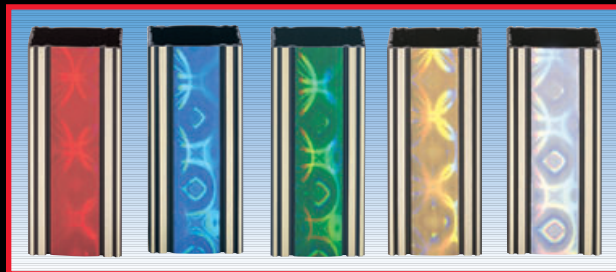

RIBBON STAR COLUMN

PDU offers a beautiful finish 48" column of flashing ribbons and stars. The Ribbon Star Column is 48" long and is offered in round and rectangle shapes. This column matches the Trapezoid shape column on page 5/1. You can assemble trophies using the Ribbon Star and Trapezoid as shown on catalog page 5/1.

RECTANGLE

1 7/8" X 2 3/4" X 48" (10-DT-12)

16302-R RED 16302-B BLUE 16302-N GREEN 16302-G GOLD 16302-S SILVER 16302-P PURPLE

ROUND

1 3/4" X 48" (16-AT-12)

13302-R RED 13302-B BLUE 13302-N GREEN 13302-G GOLD 13302-S SILVER 13302-P PURPLE

DIAMOND COLUMNS - RECTANGLE

1 7/8" X 2 3/4" X 48" (10-DT-12)

16201-R RED 16201-B BLUE 16201-N GREEN 16201-G GOLD 16201-S SILVER

DIAMOND COLUMNS - ROUND

1 3/4" X 48" (16-AT-12)

13201-R RED 13201-B BLUE 13201-N GREEN 13201-G GOLD 13201-S SILVER