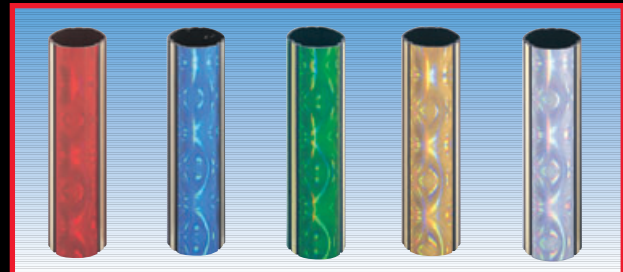

RIBBON STAR COLUMN

PDU offers a beautiful finish 48" column of flashing ribbons and stars. The Ribbon Star Column is 48" long and is offered in round and rectangle shapes. This column matches the Trapezoid shape column on page 5/1. You can assemble trophies using the Ribbon Star and Trapezoid as shown on catalog page 5/1.

DIAMOND COLUMNS - RECTANGLE

1 7/8" X 2 3/4" X 48" (10-DT-12)

16201-R RED 16201-B BLUE 16201-N GREEN 16201-G GOLD 16201-S SILVER

DIAMOND COLUMNS - ROUND

1 3/4" X 48" (16-AT-12)

13201-R RED 13201-B BLUE 13201-N GREEN 13201-G GOLD 13201-S SILVER