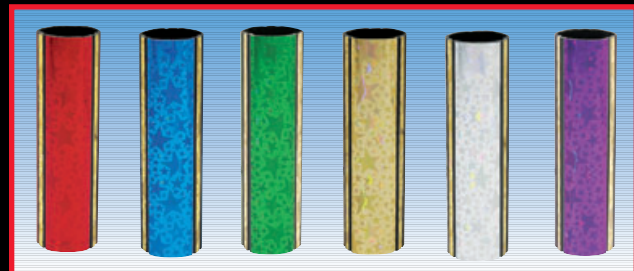

RIBBON STAR COLUMN

PDU offers a beautiful finish 48" column of flashing ribbons and stars. The Ribbon Star Column is 48" long and is offered in round and rectangle shapes. This column matches the Trapezoid shape column on page 5/1. You can assemble trophies using the Ribbon Star and Trapezoid as shown on catalog page 5/1.

STARLIGHT COLUMNS - RECTANGLE

1 7/8" X 2 3/4" X 48" (10-DT-12)

16301-R RED 16301-B BLUE 16301-N GREEN 16301-G GOLD 16301-S SILVER 16301-P PURPLE

STARLIGHT COLUMNS - ROUND

1 3/4" X 48" (16-AT-12)

13301-R RED 13301-B BLUE 13301-N GREEN 13301-G GOLD 13301-S SILVER 13301-P PURPLE