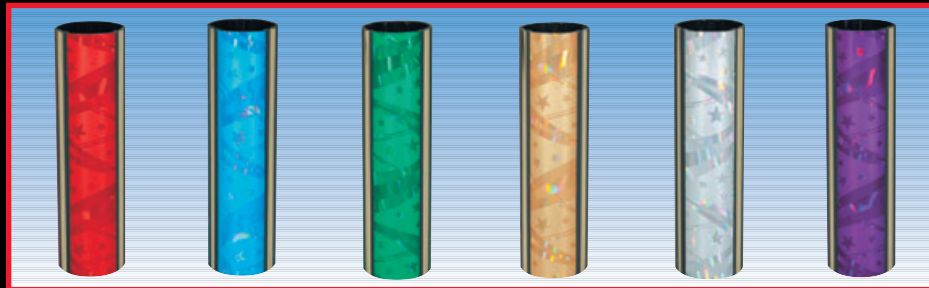

RIBBON STAR COLUMN

PDU offers a beautiful finish 48" column of flashing ribbons and stars. The Ribbon Star Column is 48" long and is offered in round and rectangle shapes. This column matches the Trapezoid shape column on page 5/1. You can assemble trophies using the Ribbon Star and Trapezoid as shown on catalog page 5/1.

RECTANGLE

1 7/8" X 2 3/4" X 48" (10-DT-12)

16302-R RED 16302-B BLUE 16302-N GREEN 16302-G GOLD 16302-S SILVER 16302-P PURPLE

ROUND

1 3/4" X 48" (16-AT-12)

13302-R RED 13302-B BLUE 13302-N GREEN 13302-G GOLD 13302-S SILVER 13302-P PURPLE

DIAMOND COLUMNS - RECTANGLE

1 7/8" X 2 3/4" X 48" (10-DT-12)

16201-R RED 16201-B BLUE 16201-N GREEN 16201-G GOLD 16201-S SILVER

DIAMOND COLUMNS - ROUND

1 3/4" X 48" (16-AT-12)

13201-R RED 13201-B BLUE 13201-N GREEN 13201-G GOLD 13201-S SILVER