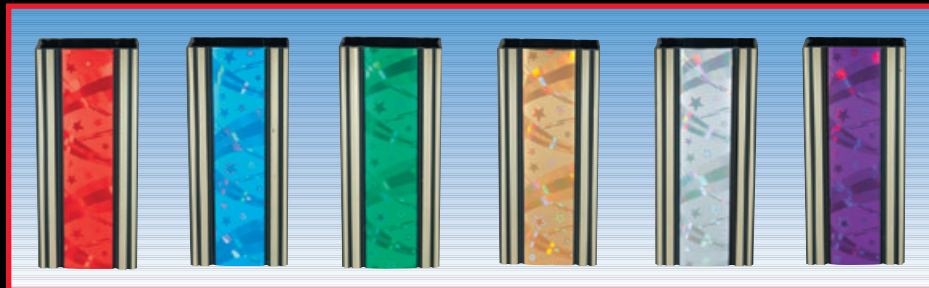

RIBBON STAR COLUMN

PDU offers a beautiful finish 48" column of flashing ribbons and stars. The Ribbon Star Column is 48" long and is offered in round and rectangle shapes. This column matches the Trapezoid shape column on page 5/1. You can assemble trophies using the Ribbon Star and Trapezoid as shown on catalog page 5/1.

RECTANGLE

1 7/8" X 2 3/4" X 48" (10-DT-12)

16302-R RED 16302-B BLUE 16302-N GREEN 16302-G GOLD 16302-S SILVER 16302-P PURPLE

ROUND

1 3/4" X 48" (16-AT-12)

13302-R RED 13302-B BLUE 13302-N GREEN 13302-G GOLD 13302-S SILVER 13302-P PURPLE

DIAMOND COLUMNS - RECTANGLE

1 7/8" X 2 3/4" X 48" (10-DT-12)

16201-R RED 16201-B BLUE 16201-N GREEN 16201-G GOLD 16201-S SILVER

DIAMOND COLUMNS - ROUND

1 3/4" X 48" (16-AT-12)

13201-R RED 13201-B BLUE 13201-N GREEN 13201-G GOLD 13201-S SILVER