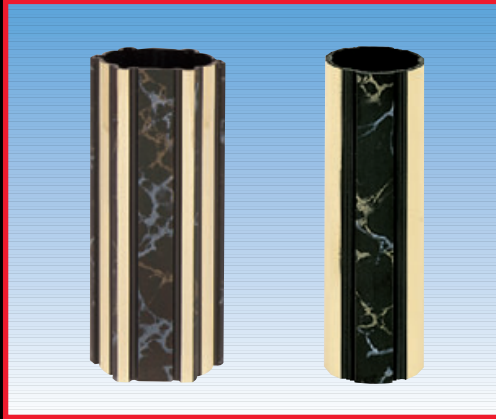

48" BLACK MARBLE

13822
MARQUIS
1 3/4" X 2 3/4" X 48"
(12-DT-12)

13222
PRISM
1 3/4" X 48"
(16-AT-12)

**BLACK MARBLE COLUMNS ARE
A DRAMATIC LOOK FOR AWARDS**

The PDU range of Black Marble Columns address both size and finish. Black Marble is offered in both 18" and 48" sizes.

18" BLACK MARBLE

18774
OVAL
1 7/8" X 2 3/4" X 18"
(28-IS-12)

18274
ROUND
1 3/4" X 18"
(40-CS-12)

Don't miss the Sport Scene and Illusion Column. With the Sport Scene Column you can slide in an Activity Insert (as shown in Section 2) or leave the intricate gold and black marble design to stand alone.