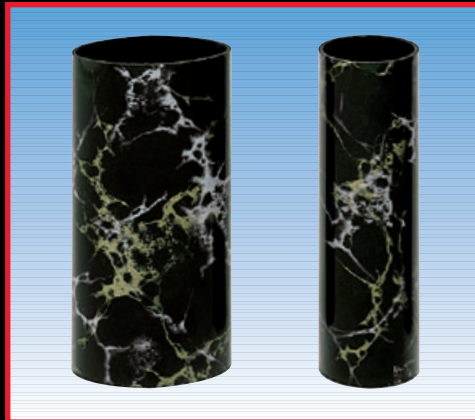

48" BLACK MARBLE

13822
MARQUIS
1 3/4" X 2 3/4" X 48"
(12-DT-12)

13222
PRISM
1 3/4" X 48"
(16-AT-12)

**BLACK MARBLE COLUMNS ARE
A DRAMATIC LOOK FOR AWARDS**

The PDU range of Black Marble Columns address both size and finish. Black Marble is offered in both 18" and 48" sizes.

18" BLACK MARBLE

18774
OVAL
1 7/8" X 2 3/4" X 18"
(28-IS-12)

18274
ROUND
1 3/4" X 18"
(40-CS-12)

Don't miss the Sport Scene and Illusion Column. With the Sport Scene Column you can slide in an Activity Insert (as shown in Section 2) or leave the intricate gold and black marble design to stand alone.