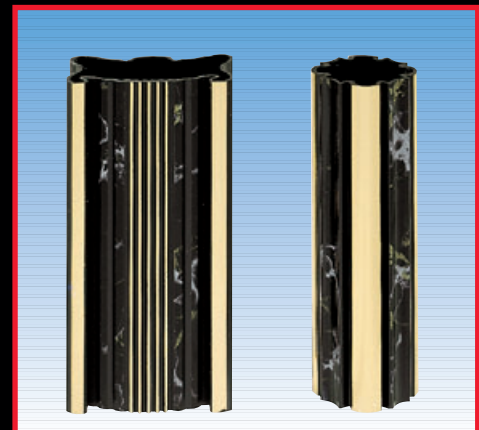

48" BLACK MARBLE

13822
MARQUIS
1 3/4" X 2 3/4" X 48"
(12-DT-12)

13222
PRISM
1 3/4" X 48"
(16-AT-12)

**BLACK MARBLE COLUMNS ARE
A DRAMATIC LOOK FOR AWARDS**

The PDU range of Black Marble Columns address both size and finish. Black Marble is offered in both 18" and 48" sizes.

18" BLACK MARBLE

18774
OVAL
1 7/8" X 2 3/4" X 18"
(28-IS-12)

18274
ROUND
1 3/4" X 18"
(40-CS-12)

Don't miss the Sport Scene and Illusion Column. With the Sport Scene Column you can slide in an Activity Insert (as shown in Section 2) or leave the intricate gold and black marble design to stand alone.

**SPORTS SCENE
AND ILLUSION**

16990KM
SPORTS SCENE
1 3/4" X 2 3/4" X 48"
(11-DT-12)

14001KM
ILLUSION
1 3/4" X 48"
(16-AT-12)