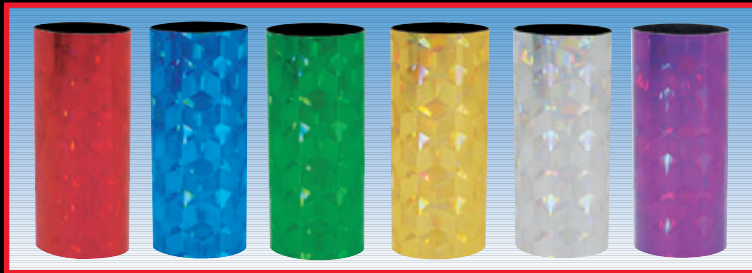

SPECIALTY COLUMNS

PDU offers several different holographic designs in 18" generic columns. The Magic Cube, Shockwave, Star Twister and Waterfall are four of the hottest designs that are economical yet elegant. All four families of columns are offered in up to 6 different colors of Red, Blue, Green, Gold, Silver and Purple.

MAGIC CUBE - OVAL
OVAL 1 7/8" X 2 3/4" X 18" (28-HS-12)

18878-R RED
 18878-B BLUE
 18878-N GREEN
 18878-G GOLD
 18878-S SILVER
 18878-P PURPLE

MAGIC CUBE - ROUND
1 3/4" X 18" (40-BS-12)

18478-R RED
 18478-B BLUE
 18478-N GREEN
 18478-G GOLD
 18478-S SILVER
 18478-P PURPLE

STAR TWISTER - OVAL
OVAL 1 7/8" X 2 3/4" X 18" (28-IS-12)

18881-R RED
 18881-B BLUE
 18881-N GREEN
 18881-S SILVER
 18881-K BLACK
 18881-P PURPLE

STAR TWISTER - ROUND
1 3/4" X 18" (40-DS-12)

18481-R RED
 18481-B BLUE
 18481-N GREEN
 18481-S SILVER
 18481-K BLACK
 18481-P PURPLE

SHOCKWAVE - OVAL
1 7/8" X 2 3/4" X 18" (28-IS-12)

18879-R RED
 18879-B BLUE
 18879-N GREEN
 18879-G GOLD
 18879-S SILVER
 18879-P PURPLE

SHOCKWAVE - ROUND
1 3/4" X 18" (40-CS-12)

18479-R RED
 18479-B BLUE
 18479-N GREEN
 18479-G GOLD
 18479-S SILVER
 18479-P PURPLE