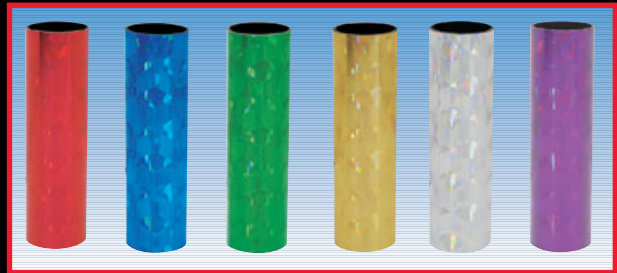

SPECIALTY COLUMNS

PDU offers several different holographic designs in 18" generic columns. The Magic Cube, Shockwave, Star Twister and Waterfall are four of the hottest designs that are economical yet elegant. All four families of columns are offered in up to 6 different colors of Red, Blue, Green, Gold, Silver and Purple.

MAGIC CUBE - OVAL
OVAL 1 7/8" X 2 3/4" X 18" (28-HS-12)

18878-R RED
 18878-B BLUE
 18878-N GREEN
 18878-G GOLD
 18878-S SILVER
 18878-P PURPLE

MAGIC CUBE - ROUND
1 3/4" X 18" (40-BS-12)

18478-R RED
 18478-B BLUE
 18478-N GREEN
 18478-G GOLD
 18478-S SILVER
 18478-P PURPLE

STAR TWISTER - OVAL
OVAL 1 7/8" X 2 3/4" X 18" (28-IS-12)

18881-R RED
 18881-B BLUE
 18881-N GREEN
 18881-S SILVER
 18881-K BLACK
 18881-P PURPLE

STAR TWISTER - ROUND
1 3/4" X 18" (40-DS-12)

18481-R RED
 18481-B BLUE
 18481-N GREEN
 18481-S SILVER
 18481-K BLACK
 18481-P PURPLE

SHOCKWAVE - OVAL
1 7/8" X 2 3/4" X 18" (28-IS-12)

18879-R RED
 18879-B BLUE
 18879-N GREEN
 18879-G GOLD
 18879-S SILVER
 18879-P PURPLE

SHOCKWAVE - ROUND
1 3/4" X 18" (40-CS-12)

18479-R RED
 18479-B BLUE
 18479-N GREEN
 18479-G GOLD
 18479-S SILVER
 18479-P PURPLE