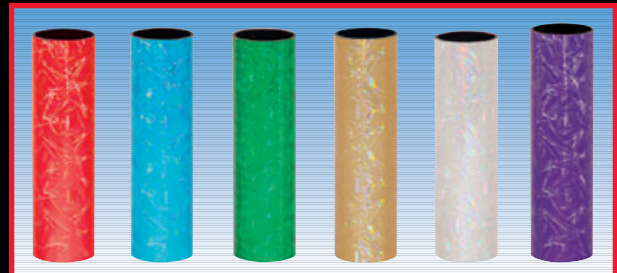

SPECIALTY COLUMNS

PDU offers several different holographic designs in 18" generic columns. The Magic Cube, Shockwave, Star Twister and Waterfall are four of the hottest designs that are economical yet elegant. All four families of columns are offered in up to 6 different colors of Red, Blue, Green, Gold, Silver and Purple.

MAGIC CUBE - OVAL
OVAL 1 7/8" X 2 3/4" X 18" (28-HS-12)

18878-R RED
 18878-B BLUE
 18878-N GREEN
 18878-G GOLD
 18878-S SILVER
 18878-P PURPLE

MAGIC CUBE - ROUND
1 3/4" X 18" (40-BS-12)

18478-R RED
 18478-B BLUE
 18478-N GREEN
 18478-G GOLD
 18478-S SILVER
 18478-P PURPLE

STAR TWISTER - OVAL
OVAL 1 7/8" X 2 3/4" X 18" (28-IS-12)

18881-R RED
 18881-B BLUE
 18881-N GREEN
 18881-S SILVER
 18881-K BLACK
 18881-P PURPLE

STAR TWISTER - ROUND
1 3/4" X 18" (40-DS-12)

18481-R RED
 18481-B BLUE
 18481-N GREEN
 18481-S SILVER
 18481-K BLACK
 18481-P PURPLE

SHOCKWAVE - OVAL
1 7/8" X 2 3/4" X 18" (28-IS-12)

18879-R RED
 18879-B BLUE
 18879-N GREEN
 18879-G GOLD
 18879-S SILVER
 18879-P PURPLE

SHOCKWAVE - ROUND
1 3/4" X 18" (40-CS-12)

18479-R RED
 18479-B BLUE
 18479-N GREEN
 18479-G GOLD
 18479-S SILVER
 18479-P PURPLE