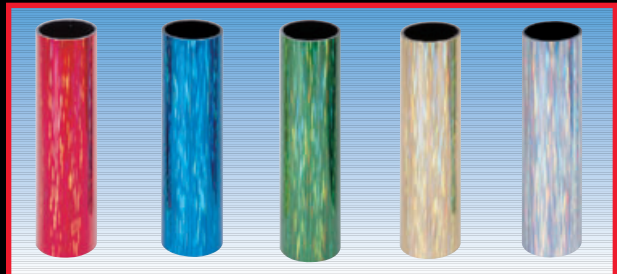

SHOCKWAVE - OVAL
1 7/8" X 2 3/4" X 18" (28-IS-12)

18879-R RED
 18879-B BLUE
 18879-N GREEN
 18879-G GOLD
 18879-S SILVER
 18879-P PURPLE

SHOCKWAVE - ROUND
1 3/4" X 18" (40-CS-12)

18479-R RED
 18479-B BLUE
 18479-N GREEN
 18479-G GOLD
 18479-S SILVER
 18479-P PURPLE

WATERFALL - OVAL
1 7/8" X 2 3/4" X 18" (28-IS-12)

18870-R RED
 18870-B BLUE
 18870-N GREEN
 18870-G GOLD
 18870-S SILVER

WATERFALL - ROUND
1 3/4" X 18" (40-CS-12)

18470-R RED
 18470-B BLUE
 18470-N GREEN
 18470-G GOLD
 18470-S SILVER