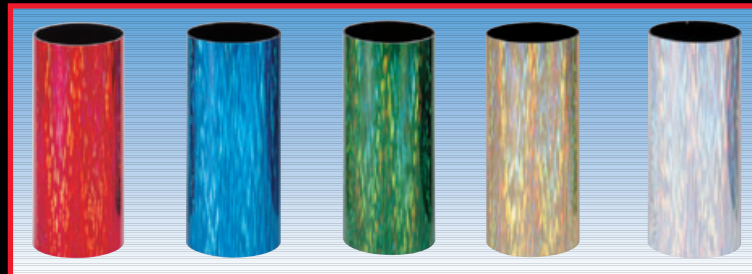

SPECIALTY COLUMNS

PDU offers several different holographic designs in 18" generic columns. The Magic Cube, Shockwave, Star Twister and Waterfall are four of the hottest designs that are economical yet elegant. All four families of columns are offered in up to 6 different colors of Red, Blue, Green, Gold, Silver and Purple.

SHOCKWAVE - OVAL
1 7/8" X 2 3/4" X 18" (28-IS-12)

18879-R RED
 18879-B BLUE
 18879-N GREEN
 18879-G GOLD
 18879-S SILVER
 18879-P PURPLE

SHOCKWAVE - ROUND
1 3/4" X 18" (40-CS-12)

18479-R RED
 18479-B BLUE
 18479-N GREEN
 18479-G GOLD
 18479-S SILVER
 18479-P PURPLE

WATERFALL - OVAL
1 7/8" X 2 3/4" X 18" (28-IS-12)

18870-R RED
 18870-B BLUE
 18870-N GREEN
 18870-G GOLD
 18870-S SILVER

WATERFALL - ROUND
1 3/4" X 18" (40-CS-12)

18470-R RED
 18470-B BLUE
 18470-N GREEN
 18470-G GOLD
 18470-S SILVER