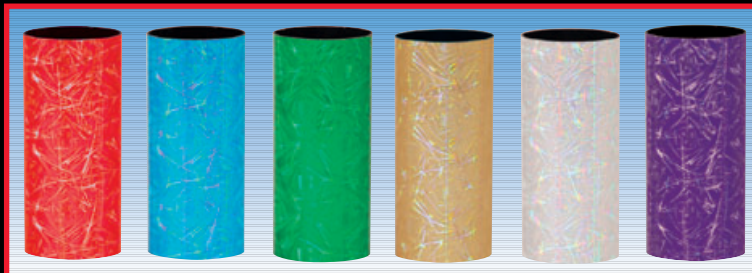

SPECIALTY COLUMNS

PDU offers several different holographic designs in 18" generic columns. The Magic Cube, Shockwave, Star Twister and Waterfall are four of the hottest designs that are economical yet elegant. All four families of columns are offered in up to 6 different colors of Red, Blue, Green, Gold, Silver and Purple.

MAGIC CUBE - OVAL
OVAL 1 7/8" X 2 3/4" X 18" (28-HS-12)

18878-R RED
 18878-B BLUE
 18878-N GREEN
 18878-G GOLD
 18878-S SILVER
 18878-P PURPLE

MAGIC CUBE - ROUND
1 3/4" X 18" (40-BS-12)

18478-R RED
 18478-B BLUE
 18478-N GREEN
 18478-G GOLD
 18478-S SILVER
 18478-P PURPLE

STAR TWISTER - OVAL
OVAL 1 7/8" X 2 3/4" X 18" (28-IS-12)

18881-R RED
 18881-B BLUE
 18881-N GREEN
 18881-S SILVER
 18881-K BLACK
 18881-P PURPLE

STAR TWISTER - ROUND
1 3/4" X 18" (40-DS-12)

18481-R RED
 18481-B BLUE
 18481-N GREEN
 18481-S SILVER
 18481-K BLACK
 18481-P PURPLE

SHOCKWAVE - OVAL
1 7/8" X 2 3/4" X 18" (28-IS-12)

18879-R RED
 18879-B BLUE
 18879-N GREEN
 18879-G GOLD
 18879-S SILVER
 18879-P PURPLE

SHOCKWAVE - ROUND
1 3/4" X 18" (40-CS-12)

18479-R RED
 18479-B BLUE
 18479-N GREEN
 18479-G GOLD
 18479-S SILVER
 18479-P PURPLE