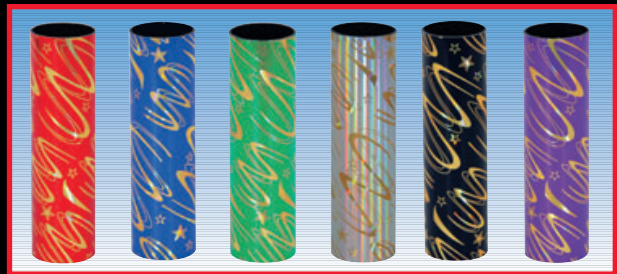

SPECIALTY COLUMNS

PDU offers several different holographic designs in 18" generic columns. The Magic Cube, Shockwave, Star Twister and Waterfall are four of the hottest designs that are economical yet elegant. All four families of columns are offered in up to 6 different colors of Red, Blue, Green, Gold, Silver and Purple.

MAGIC CUBE - OVAL
OVAL 1 7/8" X 2 3/4" X 18" (28-HS-12)

18878-R RED
 18878-B BLUE
 18878-N GREEN
 18878-G GOLD
 18878-S SILVER
 18878-P PURPLE

MAGIC CUBE - ROUND
1 3/4" X 18" (40-BS-12)

18478-R RED
 18478-B BLUE
 18478-N GREEN
 18478-G GOLD
 18478-S SILVER
 18478-P PURPLE

STAR TWISTER - OVAL
OVAL 1 7/8" X 2 3/4" X 18" (28-IS-12)

18881-R RED
 18881-B BLUE
 18881-N GREEN
 18881-S SILVER
 18881-K BLACK
 18881-P PURPLE

STAR TWISTER - ROUND
1 3/4" X 18" (40-DS-12)

18481-R RED
 18481-B BLUE
 18481-N GREEN
 18481-S SILVER
 18481-K BLACK
 18481-P PURPLE

SHOCKWAVE - OVAL
1 7/8" X 2 3/4" X 18" (28-IS-12)

18879-R RED
 18879-B BLUE
 18879-N GREEN
 18879-G GOLD
 18879-S SILVER
 18879-P PURPLE

SHOCKWAVE - ROUND
1 3/4" X 18" (40-CS-12)

18479-R RED
 18479-B BLUE
 18479-N GREEN
 18479-G GOLD
 18479-S SILVER
 18479-P PURPLE