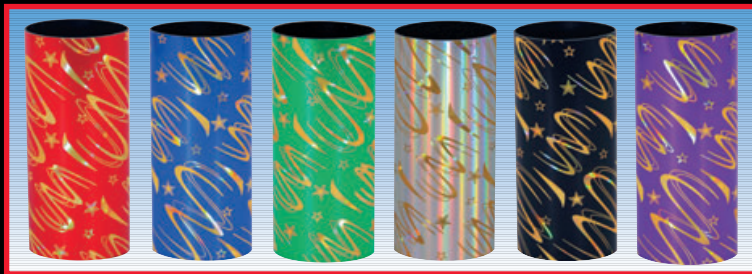

SPECIALTY COLUMNS

PDU offers several different holographic designs in 18" generic columns. The Magic Cube, Shockwave, Star Twister and Waterfall are four of the hottest designs that are economical yet elegant. All four families of columns are offered in up to 6 different colors of Red, Blue, Green, Gold, Silver and Purple.

MAGIC CUBE - OVAL
OVAL 1 7/8" X 2 3/4" X 18" (28-HS-12)

18878-R RED
 18878-B BLUE
 18878-N GREEN
 18878-G GOLD
 18878-S SILVER
 18878-P PURPLE

MAGIC CUBE - ROUND
1 3/4" X 18" (40-BS-12)

18478-R RED
 18478-B BLUE
 18478-N GREEN
 18478-G GOLD
 18478-S SILVER
 18478-P PURPLE

STAR TWISTER - OVAL
OVAL 1 7/8" X 2 3/4" X 18" (28-IS-12)

18881-R RED
 18881-B BLUE
 18881-N GREEN
 18881-S SILVER
 18881-K BLACK
 18881-P PURPLE

STAR TWISTER - ROUND
1 3/4" X 18" (40-DS-12)

18481-R RED
 18481-B BLUE
 18481-N GREEN
 18481-S SILVER
 18481-K BLACK
 18481-P PURPLE

SHOCKWAVE - OVAL
1 7/8" X 2 3/4" X 18" (28-IS-12)

18879-R RED
 18879-B BLUE
 18879-N GREEN
 18879-G GOLD
 18879-S SILVER
 18879-P PURPLE

SHOCKWAVE - ROUND
1 3/4" X 18" (40-CS-12)

18479-R RED
 18479-B BLUE
 18479-N GREEN
 18479-G GOLD
 18479-S SILVER
 18479-P PURPLE