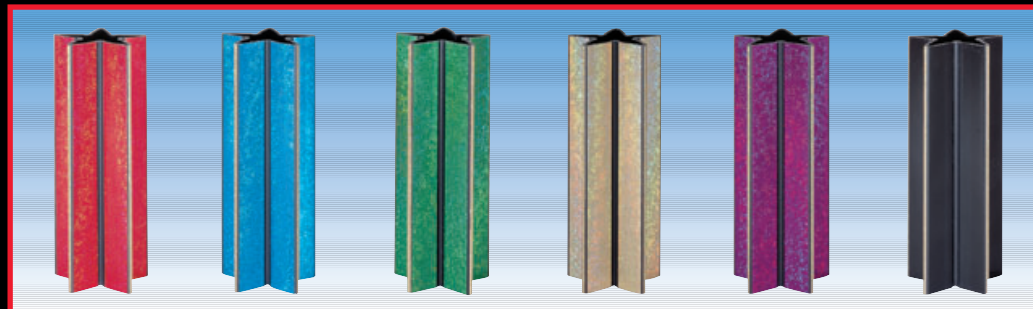

STAR COLUMNS
2" X 3" X 48" (12-DT-12)

17001-R RED 17001-B BLUE 17001-N GREEN 17001-G GOLD 17001-P PURPLE 17001GK GOLD BLACK

STAR COLUMN LID
2" X 3" (50-H-9)

1385-G

THE STAR FAMILY FROM PDU

The Star Column family of columns and lids are a hot addition to any season, any sport. The unique Star Column is offered in six different colors of red, blue, green, purple, gold and black/gold.

USA STAR COLUMNS

17701
2" X 3" X 48"
(12-DT-12)

16601
1 7/8" X 2 3/4" X 48"
(10-DT-12)

ACTION SPORT - USA

13601
1 1/4" X 48"
(16-AT-12)

TRAPEZOID COLUMN
2 1/2" X 1 3/4" X 48" (12-DT-12)

The Trapezoid Column is offered in a 48" shape and can be assembled with the round Ribbon Star column (as shown). The Trapezoid lid is designed to accept a round column and makes an assembled combination trophy of Round and Trapezoid a beautiful award. Trapezoid is offered in 6 colors of red, blue, green gold, silver and purple.

17301-R RED 17301-B BLUE 17301-N GREEN 17301-G GOLD 17301-S SILVER 17301-P PURPLE

1387-G
TRAPEZOID LID
3" X 2" (50-H-9)