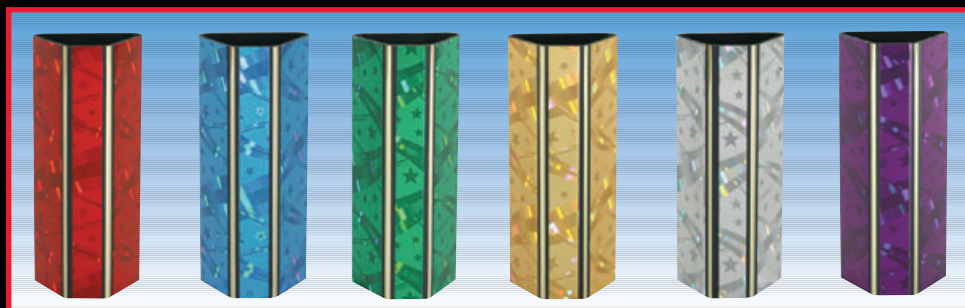

STAR COLUMNS
2" X 3" X 48" (12-DT-12)

17001-R RED 17001-B BLUE 17001-N GREEN 17001-G GOLD 17001-P PURPLE 17001GK GOLD BLACK

STAR COLUMN LID
2" X 3" (50-H-9)

1385-G

THE STAR FAMILY FROM PDU

The Star Column family of columns and lids are a hot addition to any season, any sport. The unique Star Column is offered in six different colors of red, blue, green, purple, gold and black/gold.

USA STAR COLUMNS

17701
2" X 3" X 48"
(12-DT-12)

16601
1 7/8" X 2 3/4" X 48"
(10-DT-12)

ACTION SPORT - USA

13601
1 1/4" X 48"
(16-AT-12)

TRAPEZOID COLUMN
2 1/2" X 1 3/4" X 48" (12-DT-12)

The Trapezoid Column is offered in a 48" shape and can be assembled with the round Ribbon Star column (as shown). The Trapezoid lid is designed to accept a round column and makes an assembled combination trophy of Round and Trapezoid a beautiful award. Trapezoid is offered in 6 colors of red, blue, green gold, silver and purple.

17301-R RED 17301-B BLUE 17301-N GREEN 17301-G GOLD 17301-S SILVER 17301-P PURPLE

1387-G
TRAPEZOID LID
3" X 2" (50-H-9)